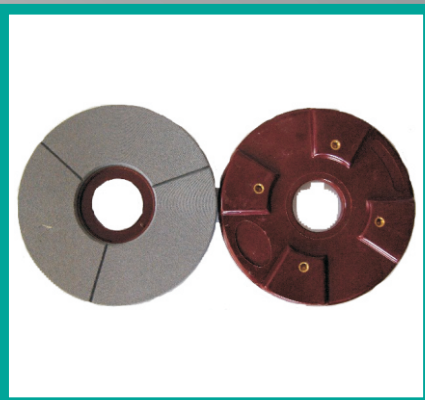

Diamond Products

AVANCER STEEL POLISHING PADS

AVAILABLE SIZES:
200mm x 50# AND 200#

APPLICATIONS:
FOR THE POLISHING OF ALL FLAT GRANITE AND MARBLE SURFACES IN THE INITIAL STAGES OF POLISHING ON ALL MANUAL OR AUTOMATED POLISHING MACHINES

AVANCER RESIN POLISHING PADS

AVAILABLE SIZES:
200mm x 500#, 800# AND 1500#

APPLICATIONS:
FOR THE POLISHING OF ALL FLAT GRANITE AND MARBLE SURFACES IN THE INTERMEDIATE STAGES OF POLISHING ON ALL MANUAL OR AUTOMATED POLISHING MACHINES

AVANCER RESIN BUFF PADS

AVAILABLE SIZES
200mm x BUFF

APPLICATIONS
FOR THE POLISHING OF ALL FLAT GRANITE AND MARBLE SURFACES IN THE FINAL STAGES OF POLISHING ON ALL MANUAL OR AUTOMATED POLISHING MACHINES