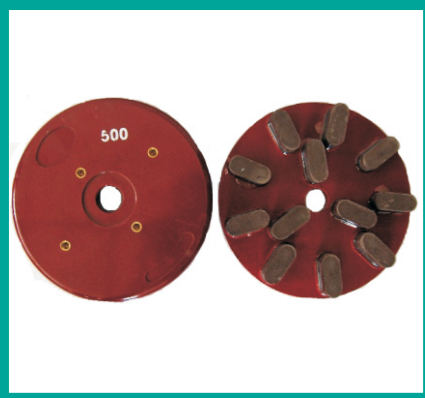

Diamond Products

AVANCER STEEL POLISHING PADS

AVAILABLE SIZES:
200mm x 50# AND 200#

APPLICATIONS:
FOR THE POLISHING OF ALL FLAT GRANITE AND MARBLE SURFACES IN THE INITIAL STAGES OF POLISHING ON ALL MANUAL OR AUTOMATED POLISHING MACHINES

AVANCER RESIN POLISHING PADS

AVAILABLE SIZES:
200mm x 500#, 800# AND 1500#

APPLICATIONS:
FOR THE POLISHING OF ALL FLAT GRANITE AND MARBLE SURFACES IN THE INTERMEDIATE STAGES OF POLISHING ON ALL MANUAL OR AUTOMATED POLISHING MACHINES

AVANCER RESIN BUFF PADS

AVAILABLE SIZES
200mm x BUFF

APPLICATIONS
FOR THE POLISHING OF ALL FLAT GRANITE AND MARBLE SURFACES IN THE FINAL STAGES OF POLISHING ON ALL MANUAL OR AUTOMATED POLISHING MACHINES